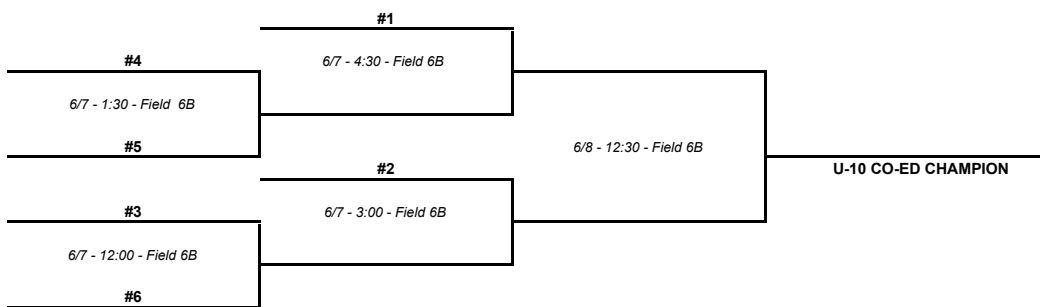

SELECT SOCCER LEAGUE SPRING 2008 TOURNAMENT (Co-ed Divisions)

U-10 CO-ED

U-11 CO-ED DIVISION

U-12 CO-ED DIVISION

U-14 CO-ED DIVISION

NOTE: HOME TEAM IS HIGHER SEED