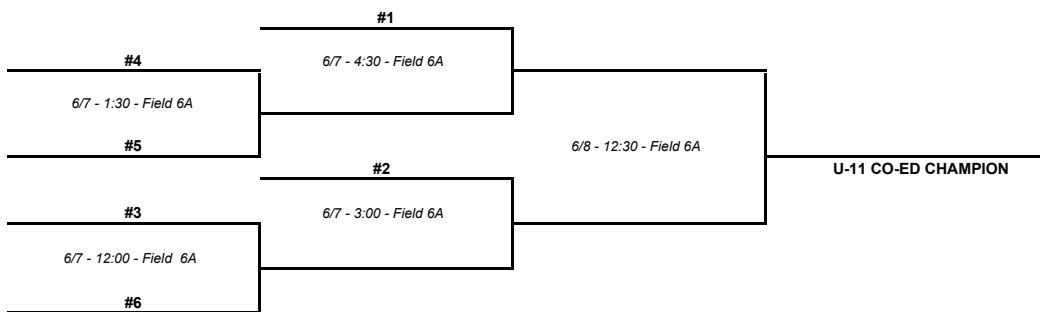

SELECT SOCCER LEAGUE SPRING 2008 TOURNAMENT (Co-ed Divisions)

U-10 CO-ED

U-11 CO-ED DIVISION

U-12 CO-ED DIVISION

U-14 CO-ED DIVISION

NOTE: HOME TEAM IS HIGHER SEED