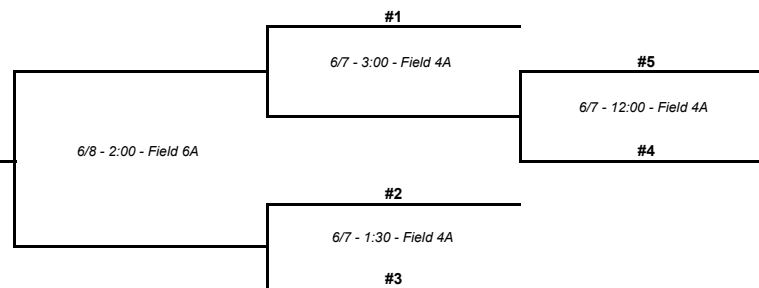

SELECT SOCCER LEAGUE SPRING 2008 TOURNAMENT (Co-ed Divisions)

U-10 CO-ED

U-11 CO-ED DIVISION

U-12 CO-ED DIVISION

U-14 CO-ED DIVISION

NOTE: HOME TEAM IS HIGHER SEED