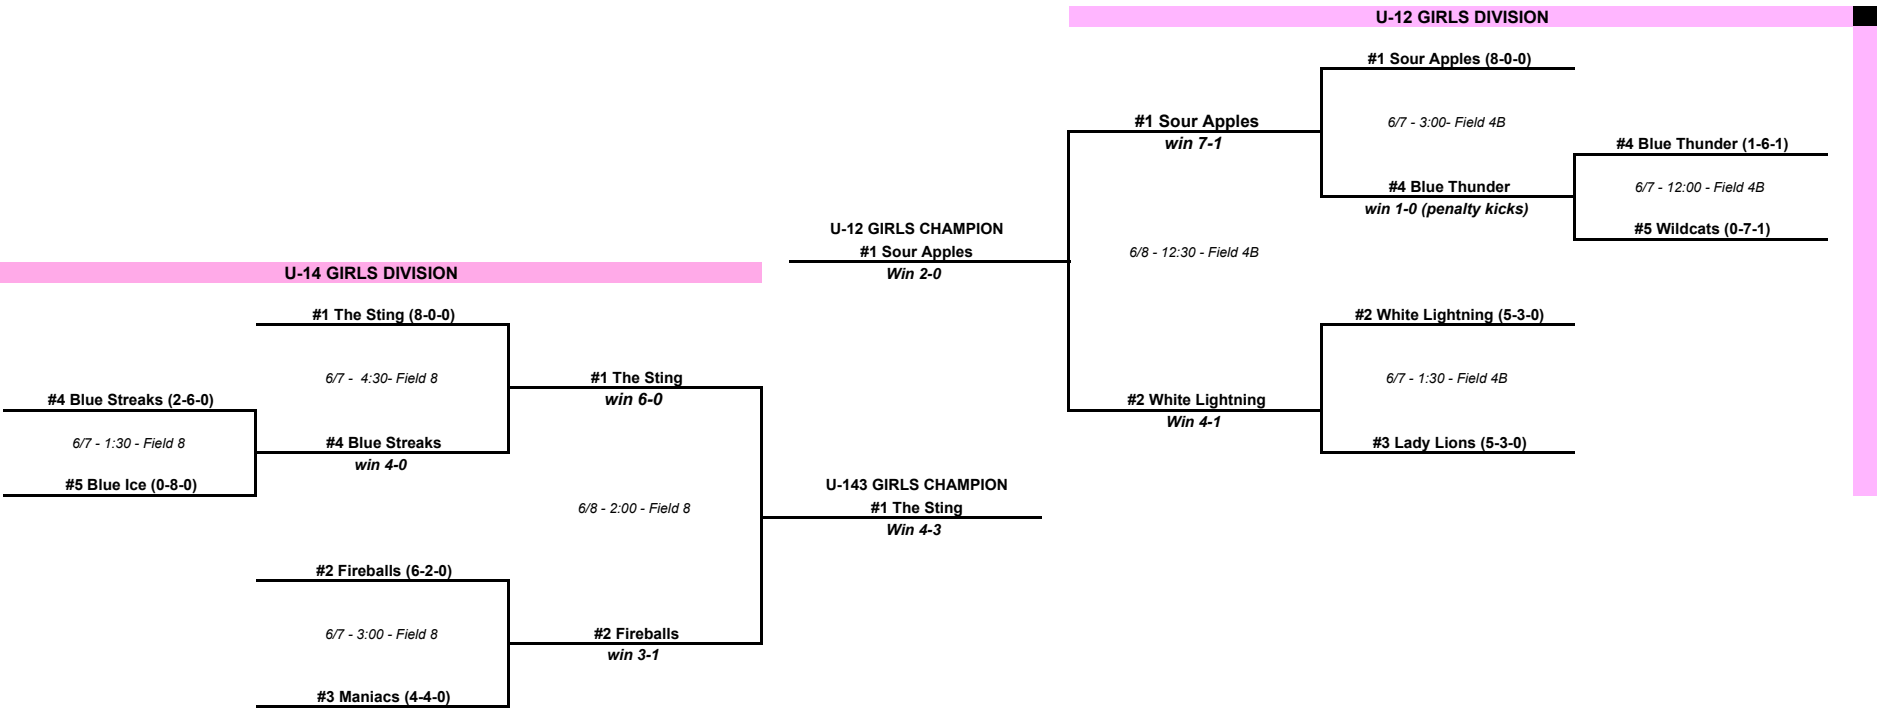

SELECT SOCCER LEAGUE SPRING 2008 TOURNAMENT (Girls Divisions)

NOTE: HOME TEAM IS HIGHER SEED