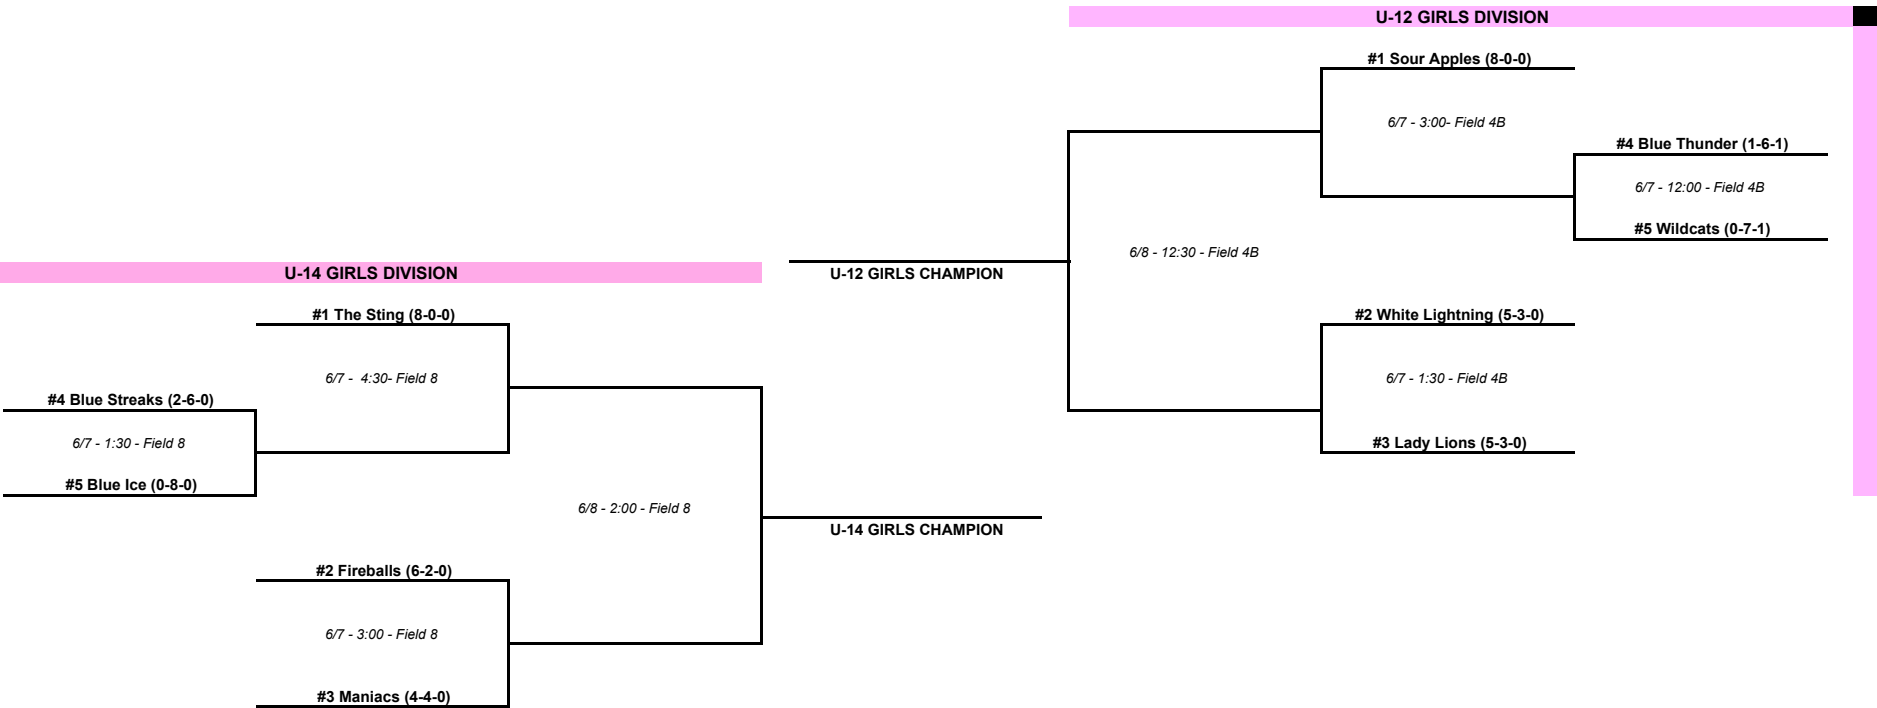

# SELECT SOCCER LEAGUE SPRING 2008 TOURNAMENT (Girls Divisions)

NOTE: HOME TEAM IS HIGHER SEED